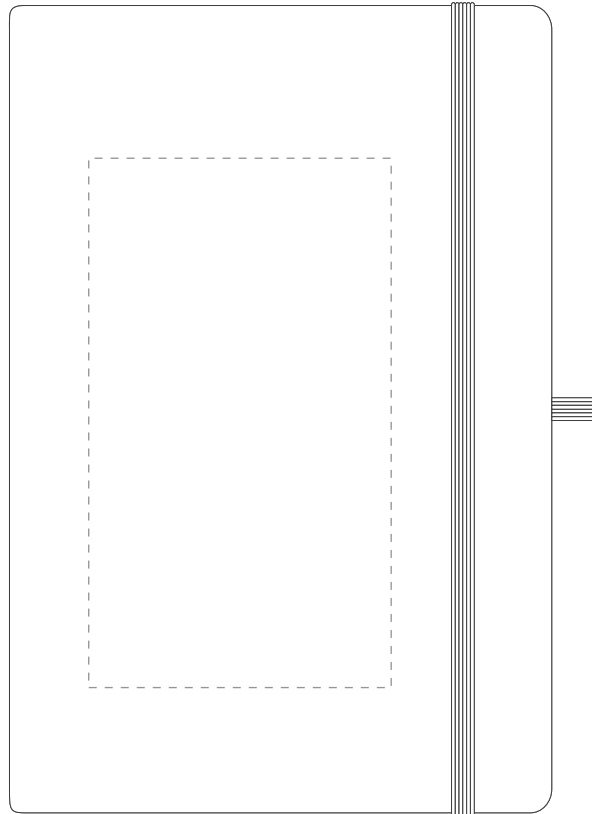

Your Ref:	Quantity:	Product Code: QS0745
Our Ref:	Version: 1	Product Colour: WHITE

PRINTING CONCERNS:**PRODUCT INFO: DUE TO THE NATURE OF THE PRODUCT THE PRINT POSITION MAY VARY BY 2 - 3 MM**

We stock this item in the following colours

**PANTONE REFERENCE(S)**

● Debossing / Foil Blocking

ARTWORK SCALE 50%

Product Image for visualisation
- colours may vary

- **CENTRED TO PRINT AREA**
- **CENTRED TO NOTEBOOK**

The dashed line is to demonstrate print area and will not appear on your printed item

To proceed, please approve visual via the online system.

ARTWORK SCALE 100%

Max print area: 140mm x 80mm